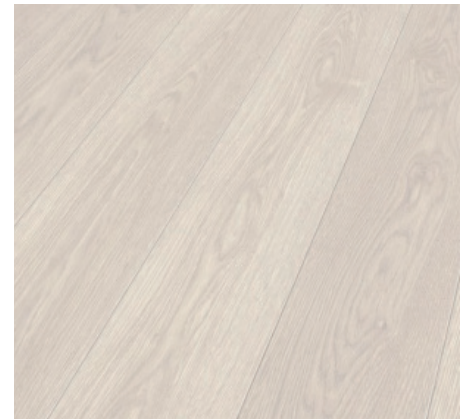

101327

Mammuth 2938 Oak Ice

Laminate, 4 bevelled edges, G5 click system. Extremely durable surface.
Dimensions: 12x188x1845 mm