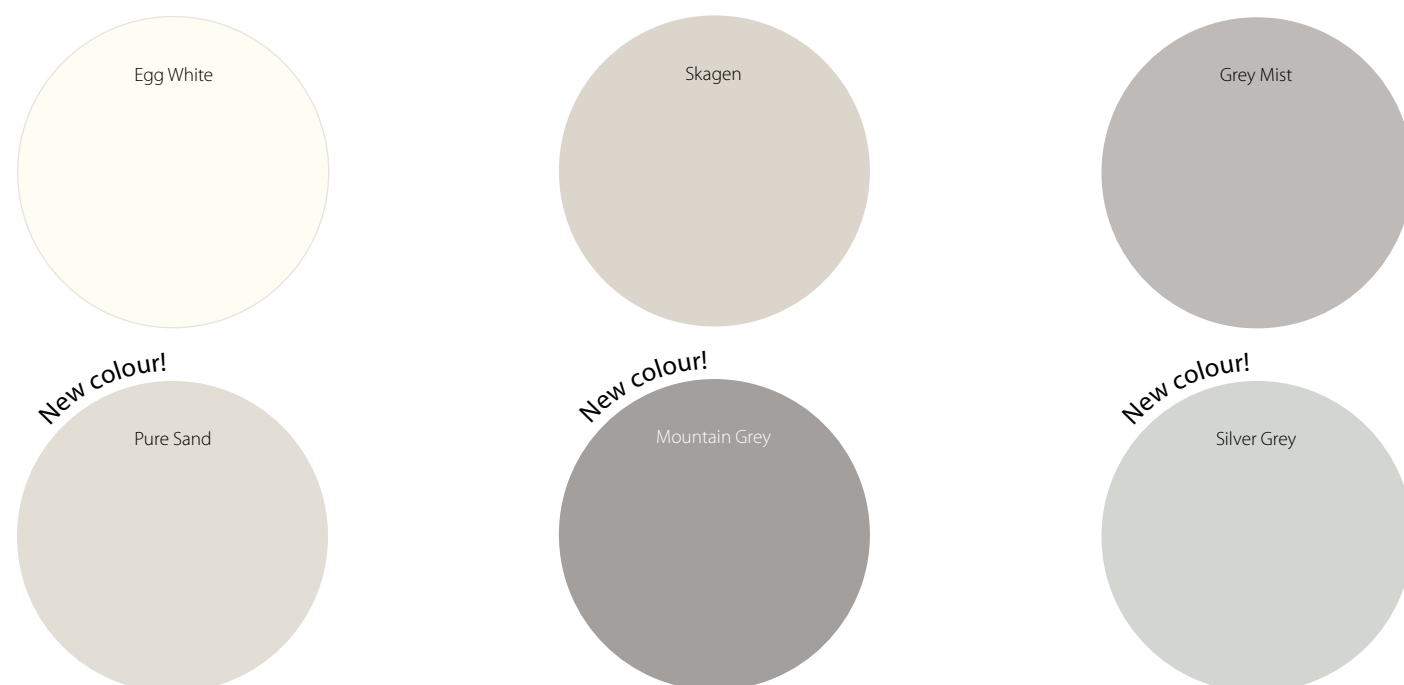

## profiles and colours :

### Smartpanel Texture

Measurements: 11x620x2390

Pearl: Egg White, Skagen, Grey Mist,  
Pure Sand, Mountain Grey,  
Silver Grey

Shadow: Egg White, Skagen, Grey Mist,  
Pure Sand, Mountain Grey,  
Silver Grey

## Smartpanel Texture

Texture is a beautiful panel with visible brush strokes which gives the panel a classic look. You can choose between 6 delicate colours; Egg White, Grey Mist, Skagen, Pure Sand, Mountain Grey and Silver Grey. All colours are available in both Pearl and Shadow profile. If you want a panel with an exclusive personal touch the Texture range is a very good choice and you will be able to enjoy this for many years to come.

## Texture available colours :